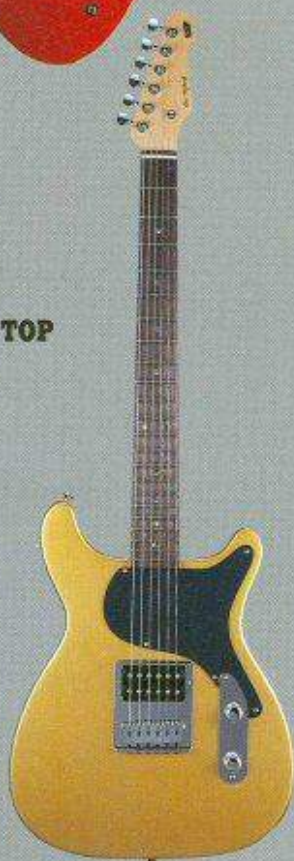

M-II DELUXE/FIGURED MAPLE TOP

TRANSPARENT PURPLE

Custom Order

HYBRID

METALLIC GOLD

Black, Olympic White, Fiesta Red, Turquoise, Metallic Blue