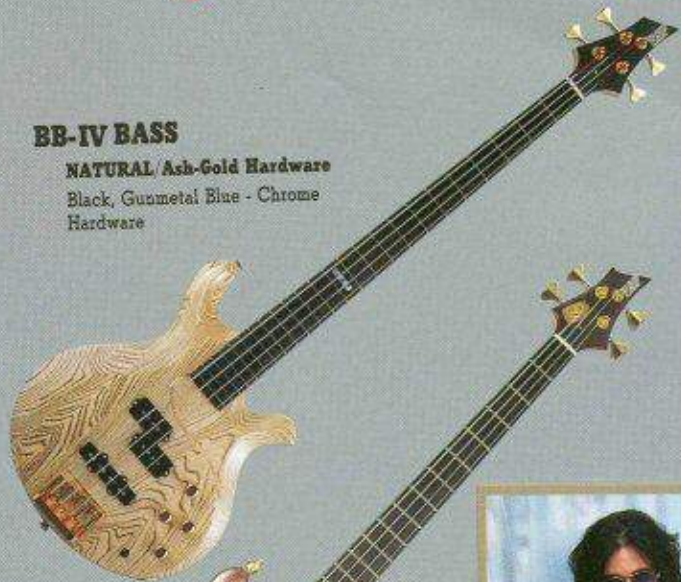

-Custom Order-

S-TRADITIONAL

TURQUOISE

Black, Olympic White, Sonic Blue, Candy Apple Red, Gunmetal Blue (T-Traditional also available with same colors)

BB-IV BASS

NATURAL Ash-Gold Hardware

Black, Gunmetal Blue - Chrome Hardware