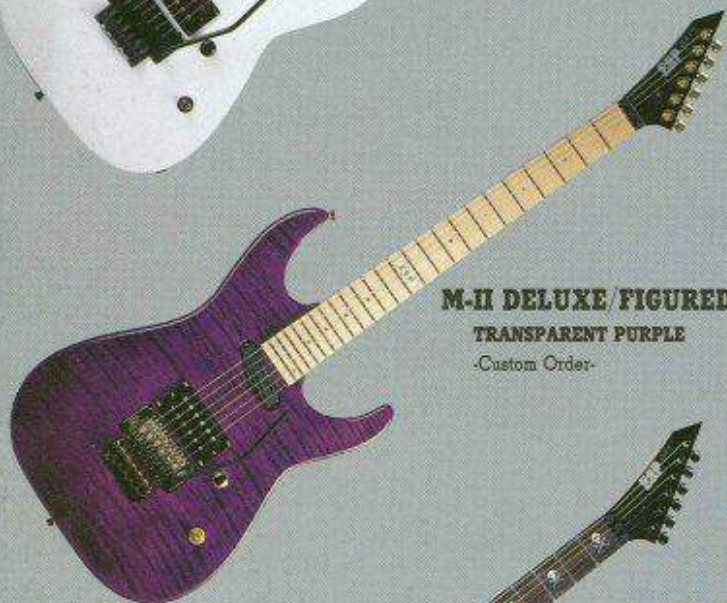

M-II DELUXE

PEARL WHITE

Black, Metallic Green, Metallic Purple, Candy Apple Red, Gunmetal Blue
Also available with maple fingerboard

M-II CUSTOM

CANDY APPLE RED

Black, Metallic Green, Metallic Purple, Pearl White, Gunmetal Blue