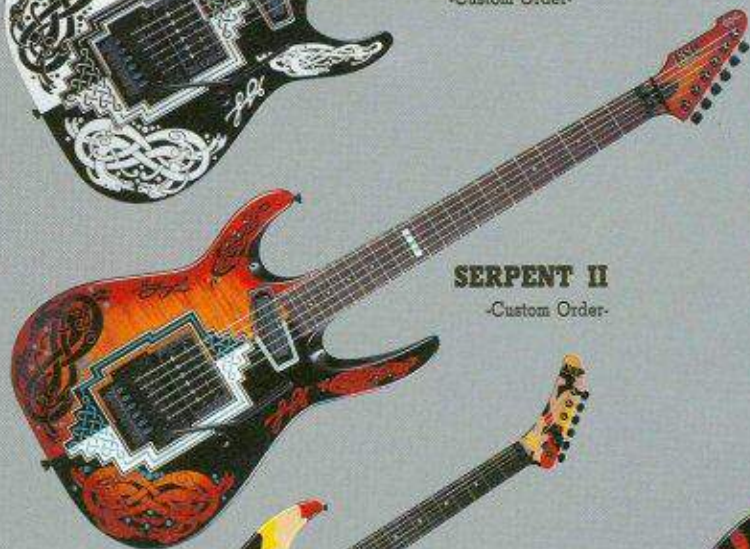

SERPENT I

-Custom Order-

SERPENT II

-Custom Order-