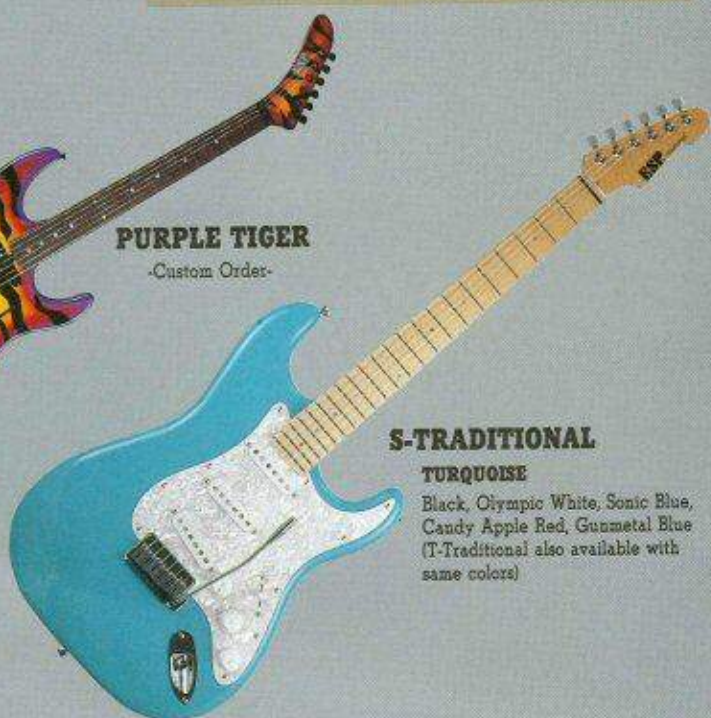

TRANSPARENT BLUE

Transparent Red, Transparent Purple,
Brown Sunburst

J-800

2TONE SUNBURST

Cherry Sunburst, Blond, Transparent
Purple Sunburst

T-800

BLOND

Cherry Sunburst, 2tone Sunburst,
Transparent Purple Sunburst

S-800

CHERRY SUNBURST

2tone Sunburst, Blond, Transparent
Purple Sunburst

S-800 CUSTOM

TRANSPARENT PURPLE SUNBURST

Cherry Sunburst, 2tone Sunburst,
Blond

S-500/FIGURED MAPLE TOP

TRANSPARENT GREEN

-Custom Order-

S-TRADITIONAL

TURQUOISE

Black, Olympic White, Sonic Blue, Candy Apple Red, Gunmetal Blue (T-Traditional also available with same colors)

BB-IV BASS

NATURAL Ash-Gold Hardware

Black, Gunmetal Blue - Chrome Hardware