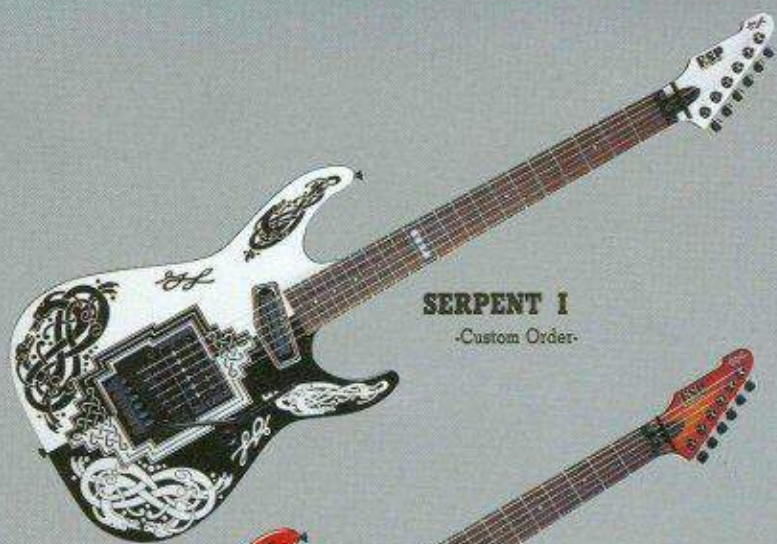

SERPENT I

-Custom Order-

SERPENT II

-Custom Order-

KAMIKAZE

-Custom Order-

PURPLE TIGER

-Custom Order-

S-TRADITIONAL

TURQUOISE

Black, Olympic White, Sonic Blue, Candy Apple Red, Gunmetal Blue (T-Traditional also available with same colors)

BB-IV BASS

NATURAL Ash-Gold Hardware

Black, Gunmetal Blue - Chrome Hardware

BB-IV BASS / FIGURED MAPLE TOP

Transparent Brown

-Custom Order-